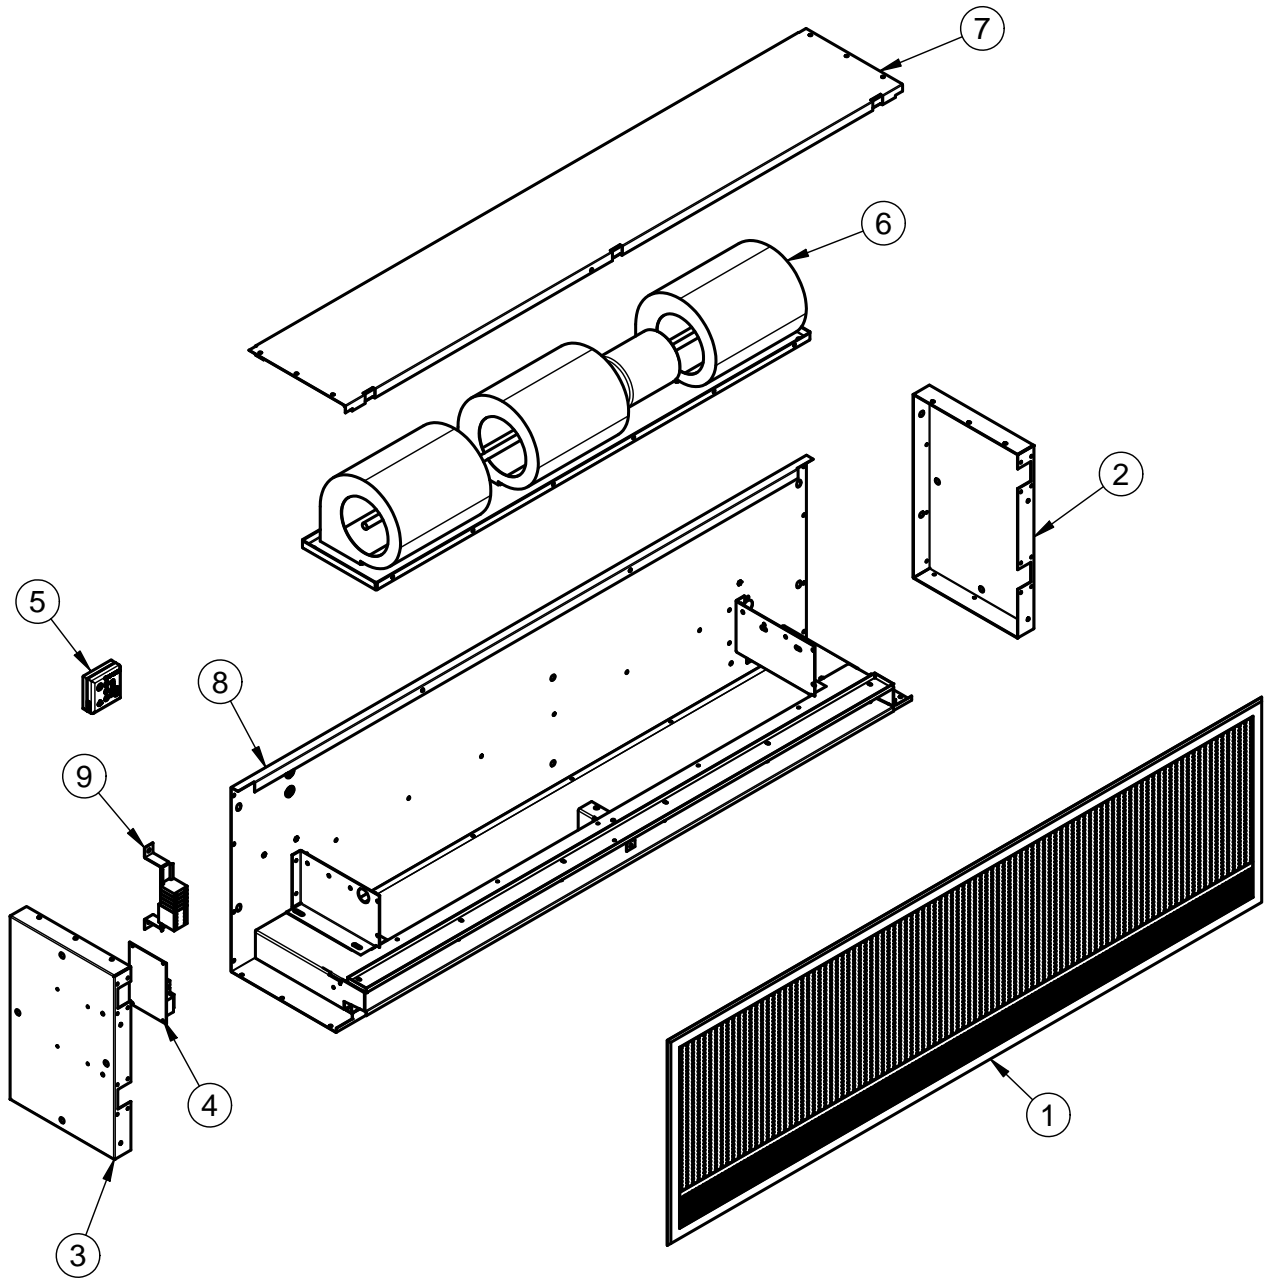

HX Series Recessed. Ambient Range

HX Series Recessed.

Ambient Range

HX Recess				
Item No.	Description	HX1000AR	HX1500AR	HX2000AR
1	GRILLE ASSEMBLY	5352400	5352410	5352415
2	END PLATE - RH	NA	NA	NA
3	END PLATE - LH	NA	NA	NA
4	ECOPOWER MOTHERBOARD	7263701	7263701	7263701
5	REMOTE CONTROLLER	7263630	7263630	7263630
6	FAN DECK	5252425	5252445	5252425
7	PANEL	NA	NA	NA
8	BACK CASE	NA	NA	NA
9	CONTROL LOOM	NA	NA	NA