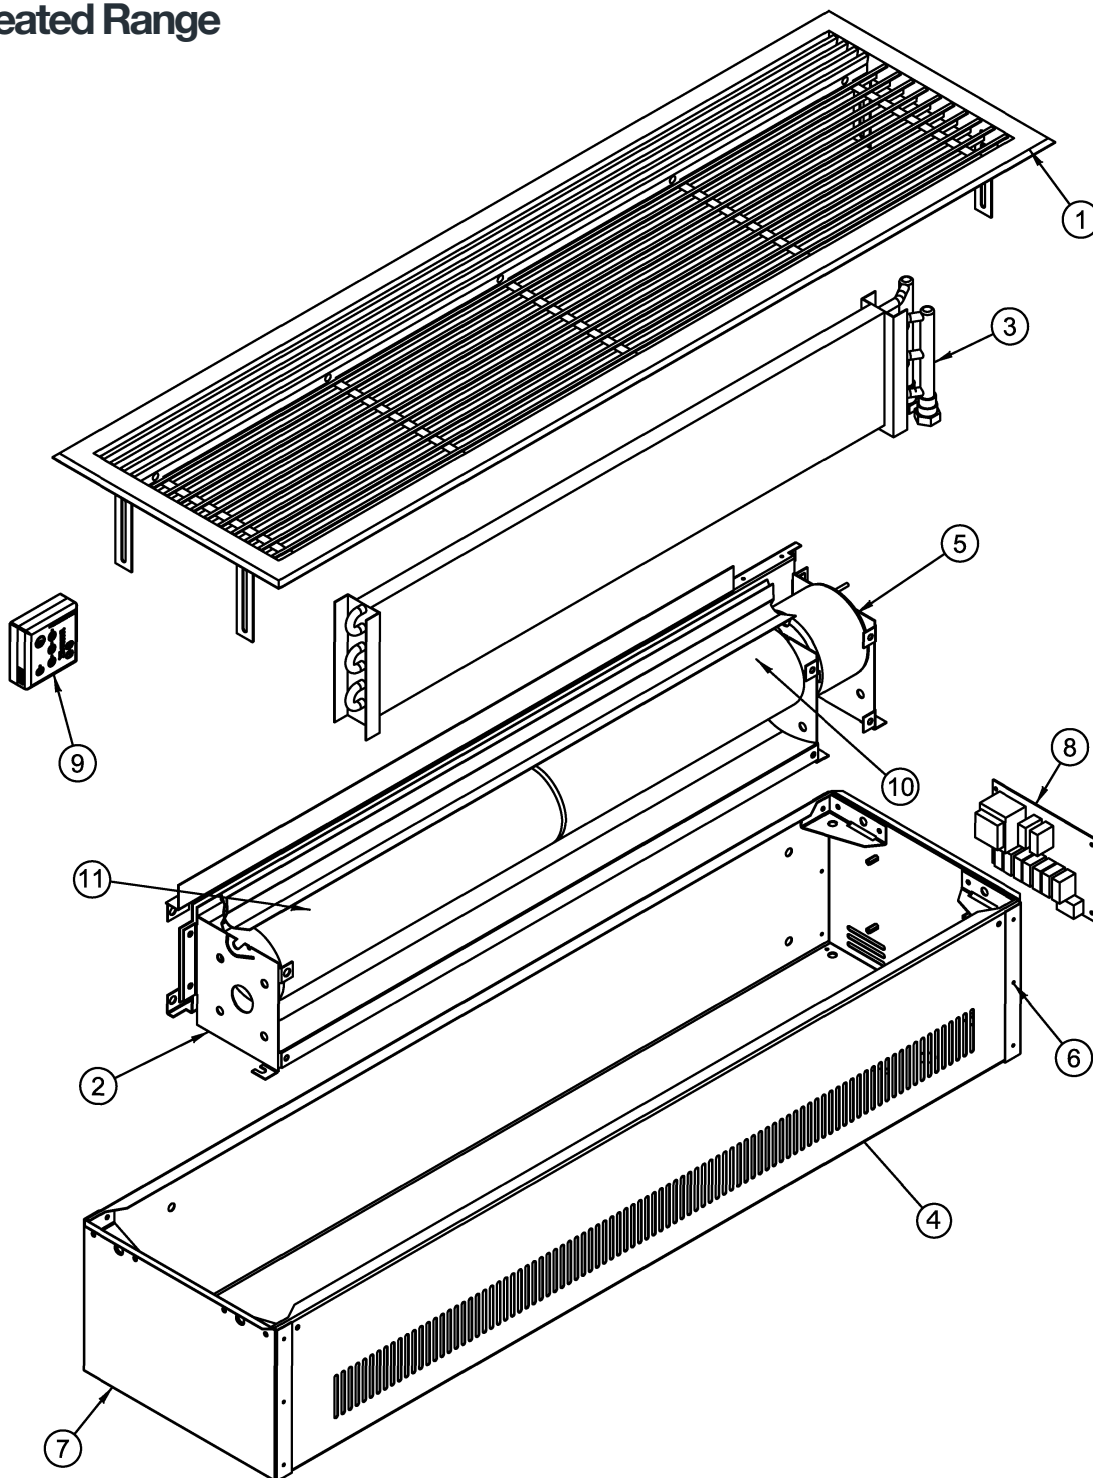

Compact 2 Series Recessed.

Water Heated Range

Item No.	Description	C1000WR -Part No.	C1500WR -Part No.	C2000WR -Part No.
1	GRILLE ASSEMBLY	5372420R	5372440R	5372460R
2	FAN DECK ASSEMBLY	5252380	5252385	5252380/5252390
3	WATER COIL	7101310	7101330	7101350
4	BACK CASE	6021715	6021735	6021755
5	MOTOR	7551201	7551201	7551201
6	END CAP - LH	6601820	6601820	6601820
7	END CAP - RH	6601821	6601821	6601821
8	ECOPOWER BOARD	7263701	7263701	7263701
9	ECOPOWER REMOTE CONTROL	7263630	7263630	7263630
10	MOTOR END IMPELLOR	7421240	7421251	7421240
11	DRIVEN END IMPELLOR	-	7421250	7421241