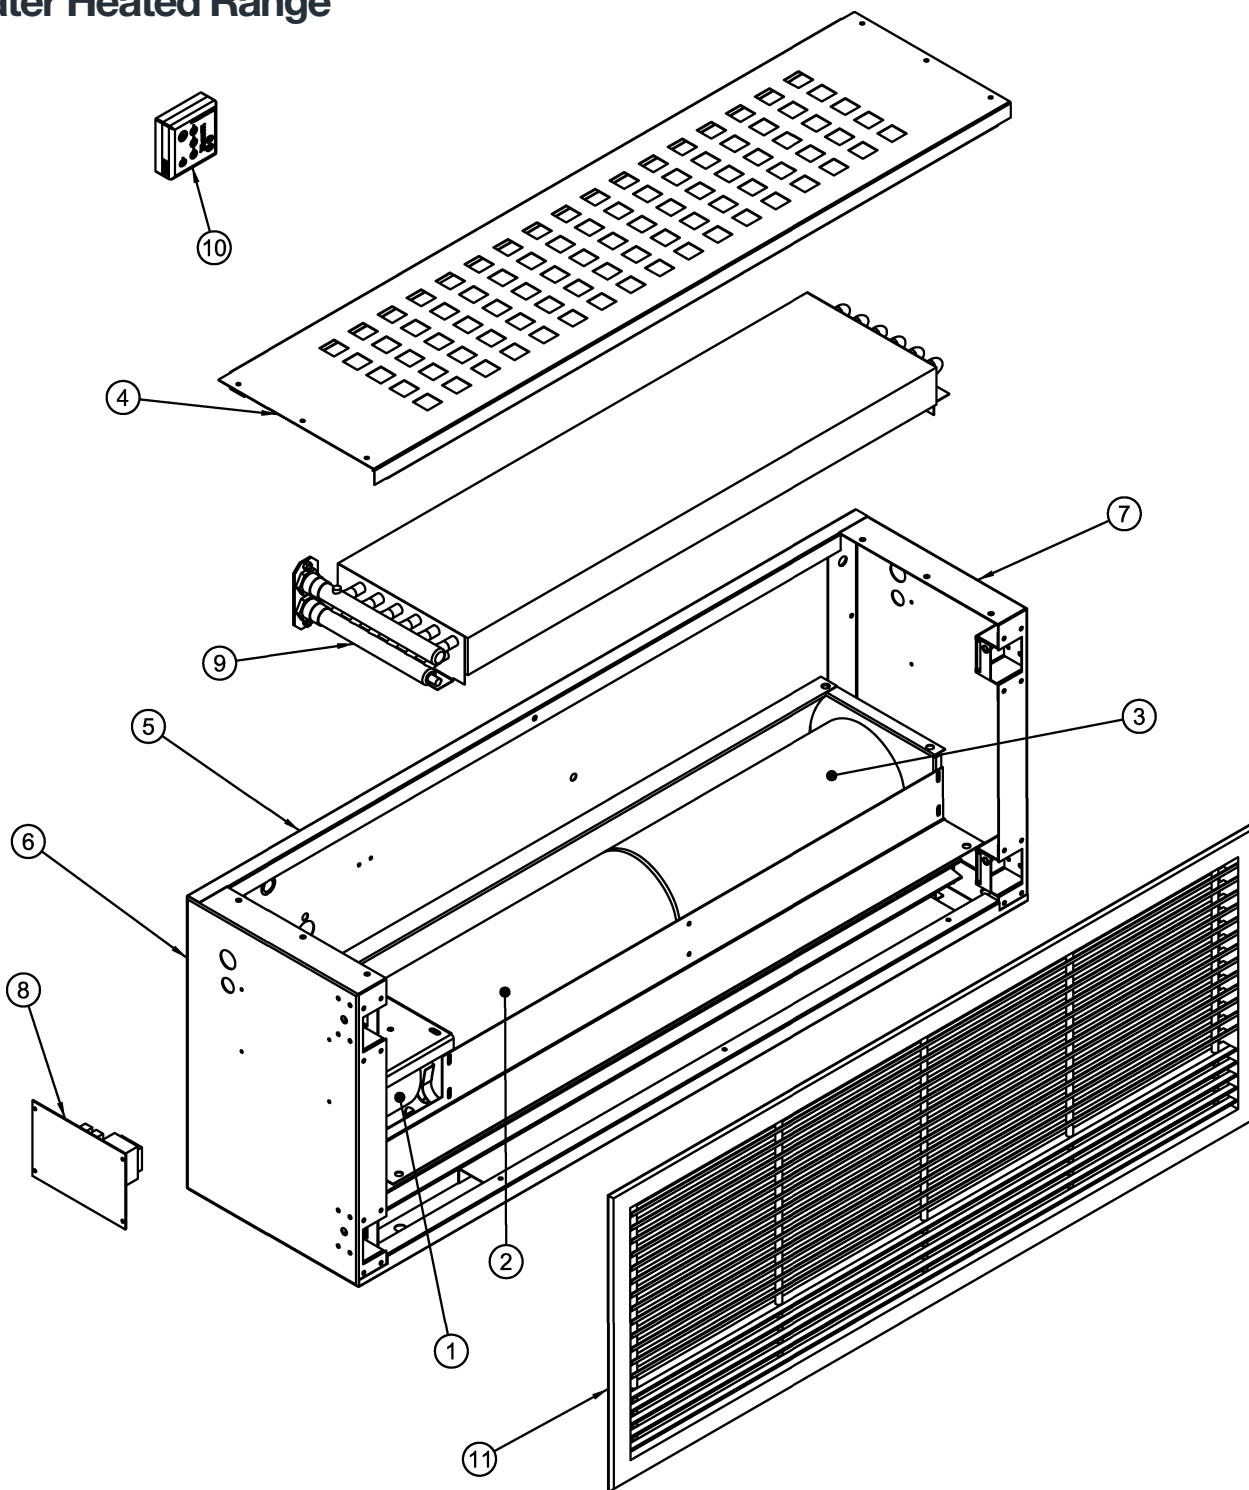

PHV Series Recessed. Water Heated Range

Item No.	Description	PHV1000WR-Part No.	PHV1500WR-Part No.	PHV2000WR-Part No.
1	MOTOR	7551710	7551730	7551710
2	MOTOR END IMPELLOR	7421270	5441610	7421270
3	DRIVEN END IMPELLOR	7421271	5441620	7421271
4	INTAKE PANEL	6802420	6802440	6802460
5	BACK CASE	6021520	6021540	6021560
6	END CAP - LH	6601630	6601630	6601630
7	END CAP - RH	6601635	6601635	6601635
8	ECOPOWER BOARD	7263701	7263701	7263701
9	WATER COIL	7101510	7101530	7101550
10	ECOPOWER REMOTE CONTROL	7263630	7263630	7263630
11	GRILLE ASSEMBLY	5352420	5352440	5352466