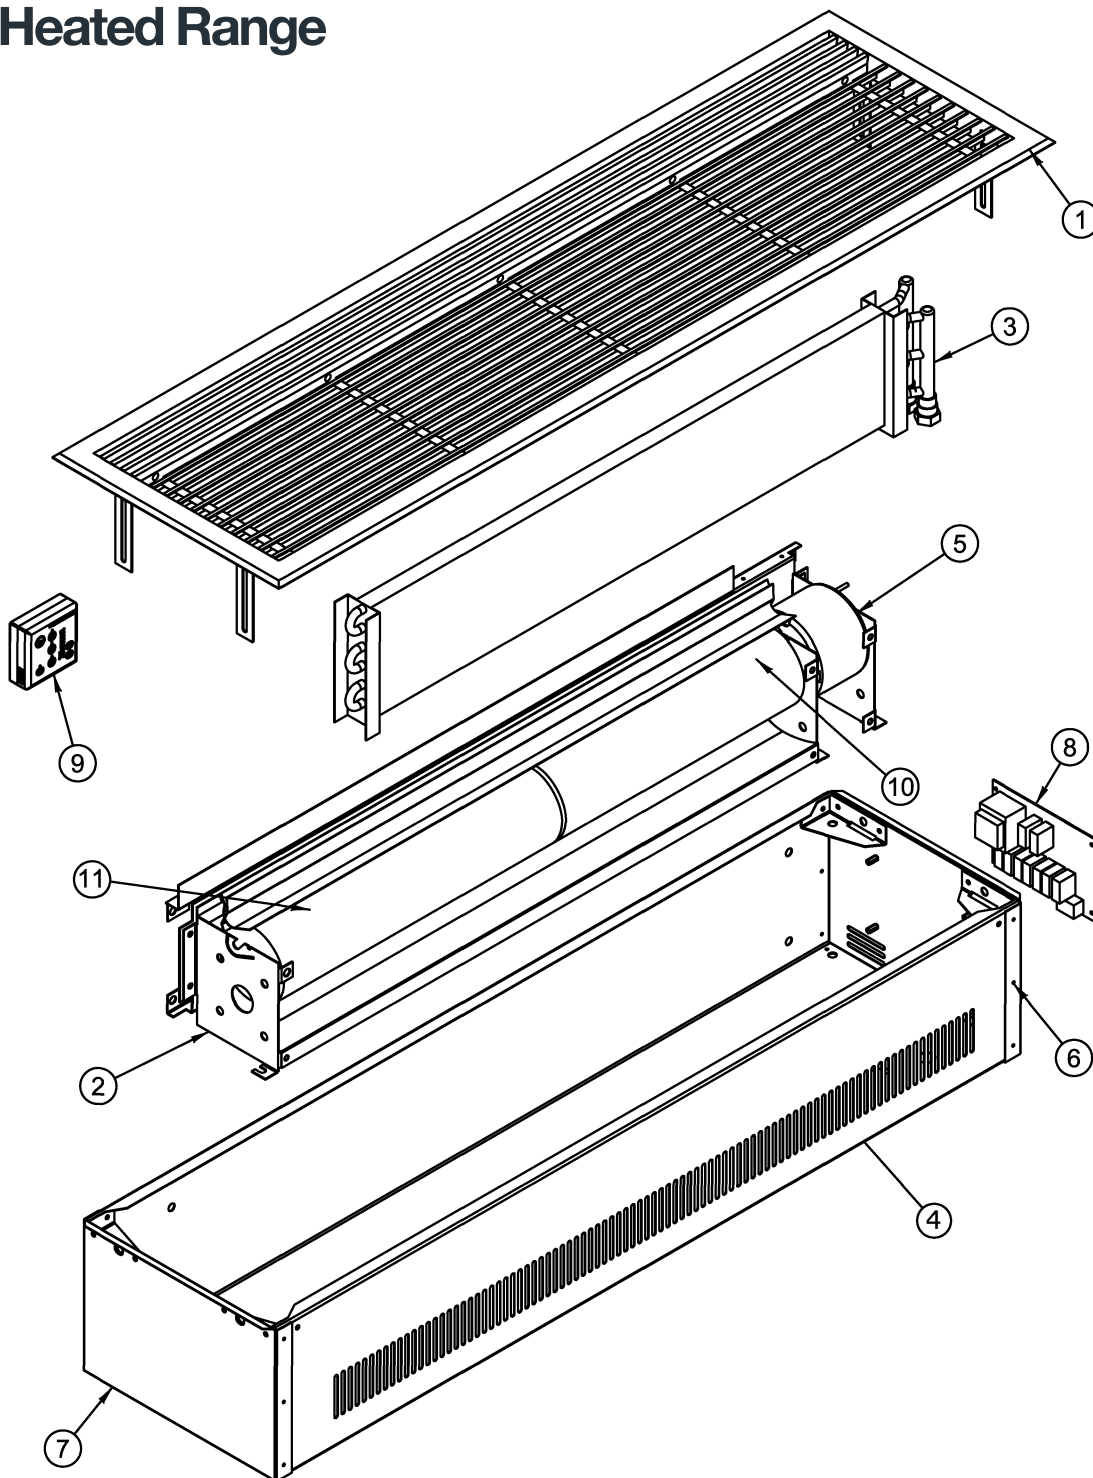

C Series Recessed. Water Heated Range

Item No.	Description	C1000WR -Part No.	C1500WR -Part No.	C2000WR -Part No.
1	GRILLE ASSEMBLY	5372420R	5372440R	5372460R
2	FAN DECK ASSEMBLY	5252380	5252385	5252380/5252390
3	WATER COIL	7101310	7101330	7101350
4	BACK CASE	6021715	6021735	6021755
5	MOTOR	7551201	7551201	7551201
6	END CAP - LH	6601820	6601820	6601820
7	END CAP - RH	6601821	6601821	6601821
8	ECOPOWER BOARD	7263701	7263701	7263701
9	ECOPOWER REMOTE CONTROL	7263630	7263630	7263630
10	MOTOR END IMPELLOR	7421240	7421251	7421240
11	DRIVEN END IMPELLOR	-	7421250	7421241