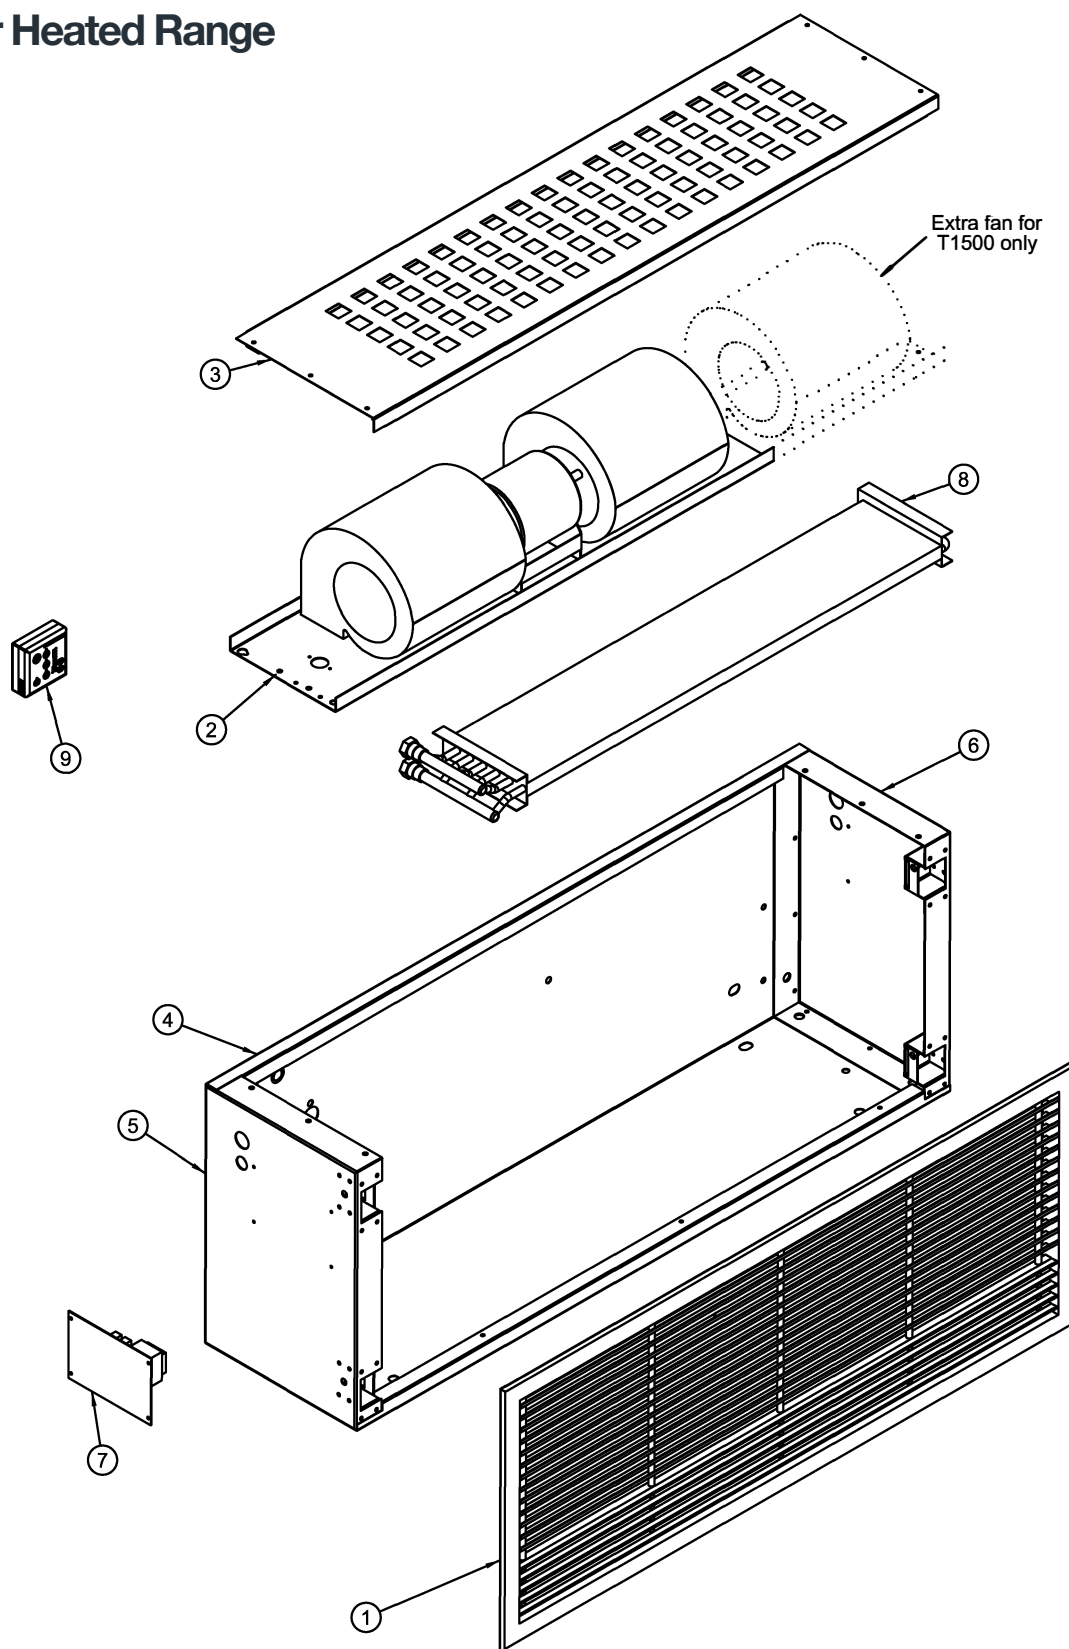

T Series Recessed.

Water Heated Range

Item No.	Description	T1000WR -Part No.	T1500WR -Part No.	T2000WR -Part No.
1	GRILLE ASSEMBLY	5352420	5352440	5352466
2	FAN DECK ASSEMBLY	5252410	5252430	5252410
3	INTAKE PANEL	6802420	6802440	6802460
4	BACK CASE	6021520	6021540	6021560
5	END CAP - LH	6601630	6601630	6601630
6	END CAP - RH	6601635	6601635	6601635
7	ECOPOWER BOARD	7263701	7263701	7263701
8	WATER COIL	7102500	7102530	7102550
9	ECOPOWER REMOTE CONTROL	7263630	7263630	7263630