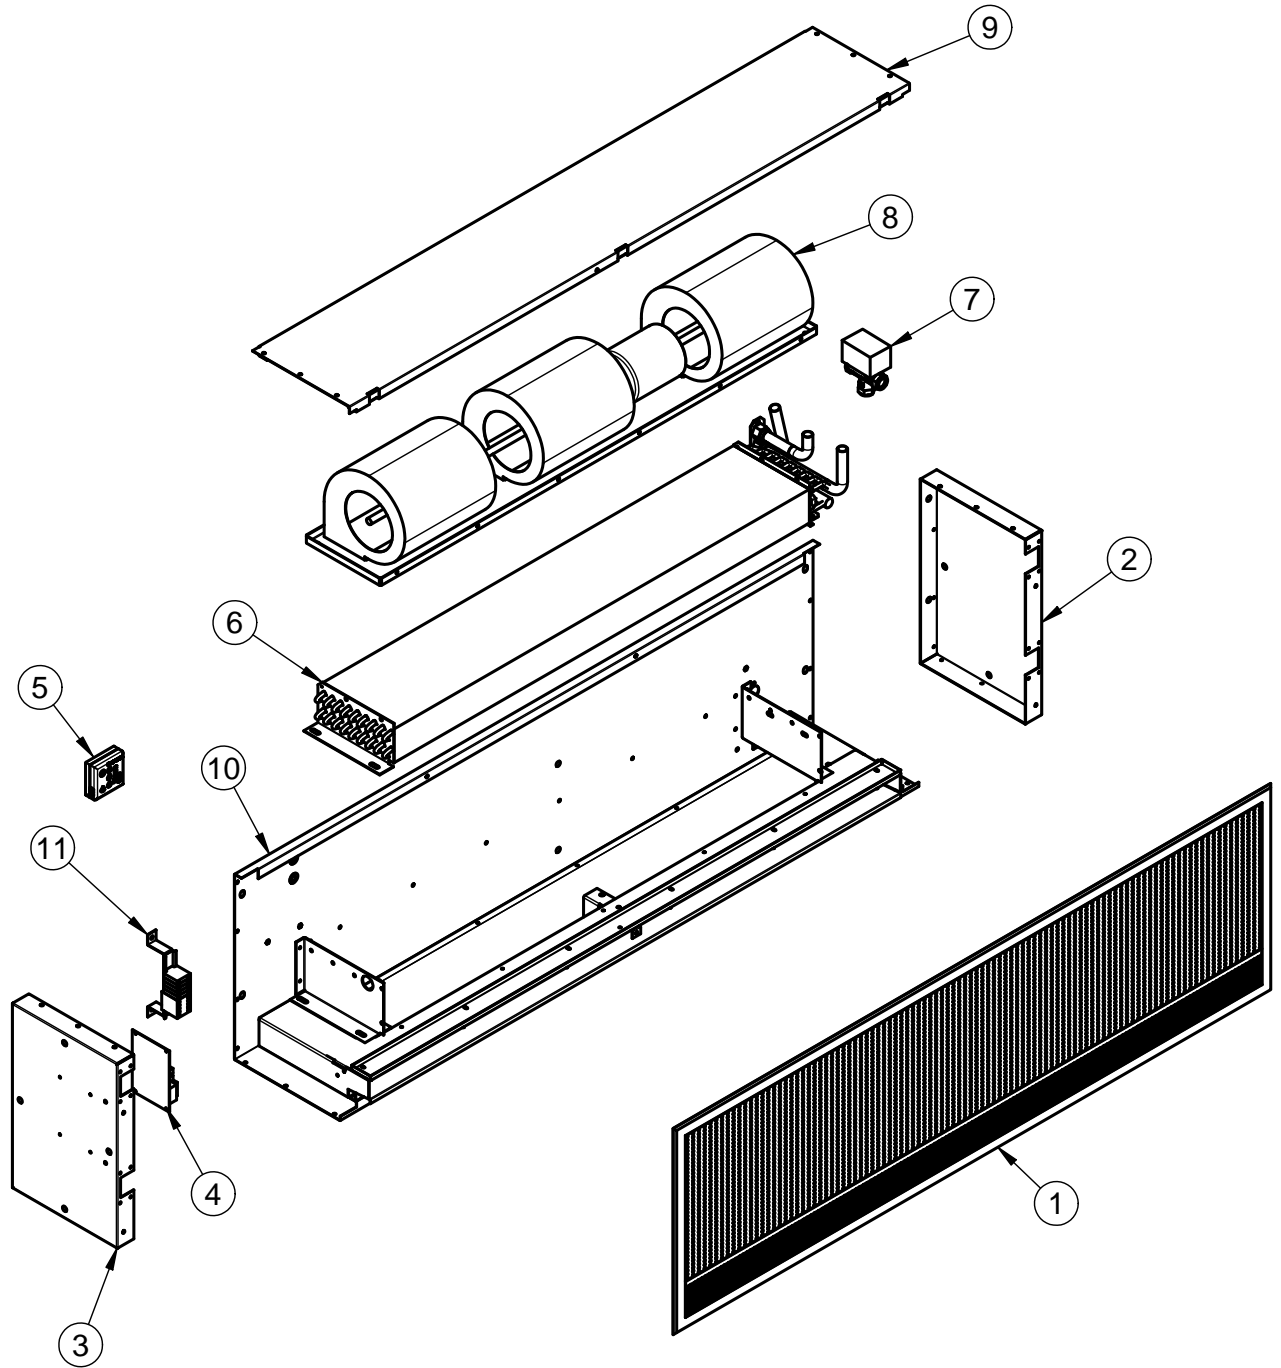

HX Series Recessed. Water Heated Range

HX Series Recessed.

Water Heated Range

HX Recess				
Item No.	Description	HX1000WR	HX1500WR	HX2000WR
1	GRILLE ASSEMBLY	5352400	5352410	5352415
2	END PLATE - RH	NA	NA	NA
3	END PLATE - LH	NA	NA	NA
4	ECOPOWER MOTHERBOARD	7263701	7263701	7263701
5	REMOTE CONTROLLER	7263630	7263630	7263630
6	WATER COIL 82/71 (60/40)	7102560 (7102570)	7102562 (7102572)	7102564 (7102574)
7	3 WAY MID-POINT VALVE	7760111	7760111	7760111
8	FAN DECK	5252425	5252445	5252425
9	PANEL	NA	NA	NA
10	BACK CASE	NA	NA	NA
11	CONTROL LOOM	5141520	5141520	5141520