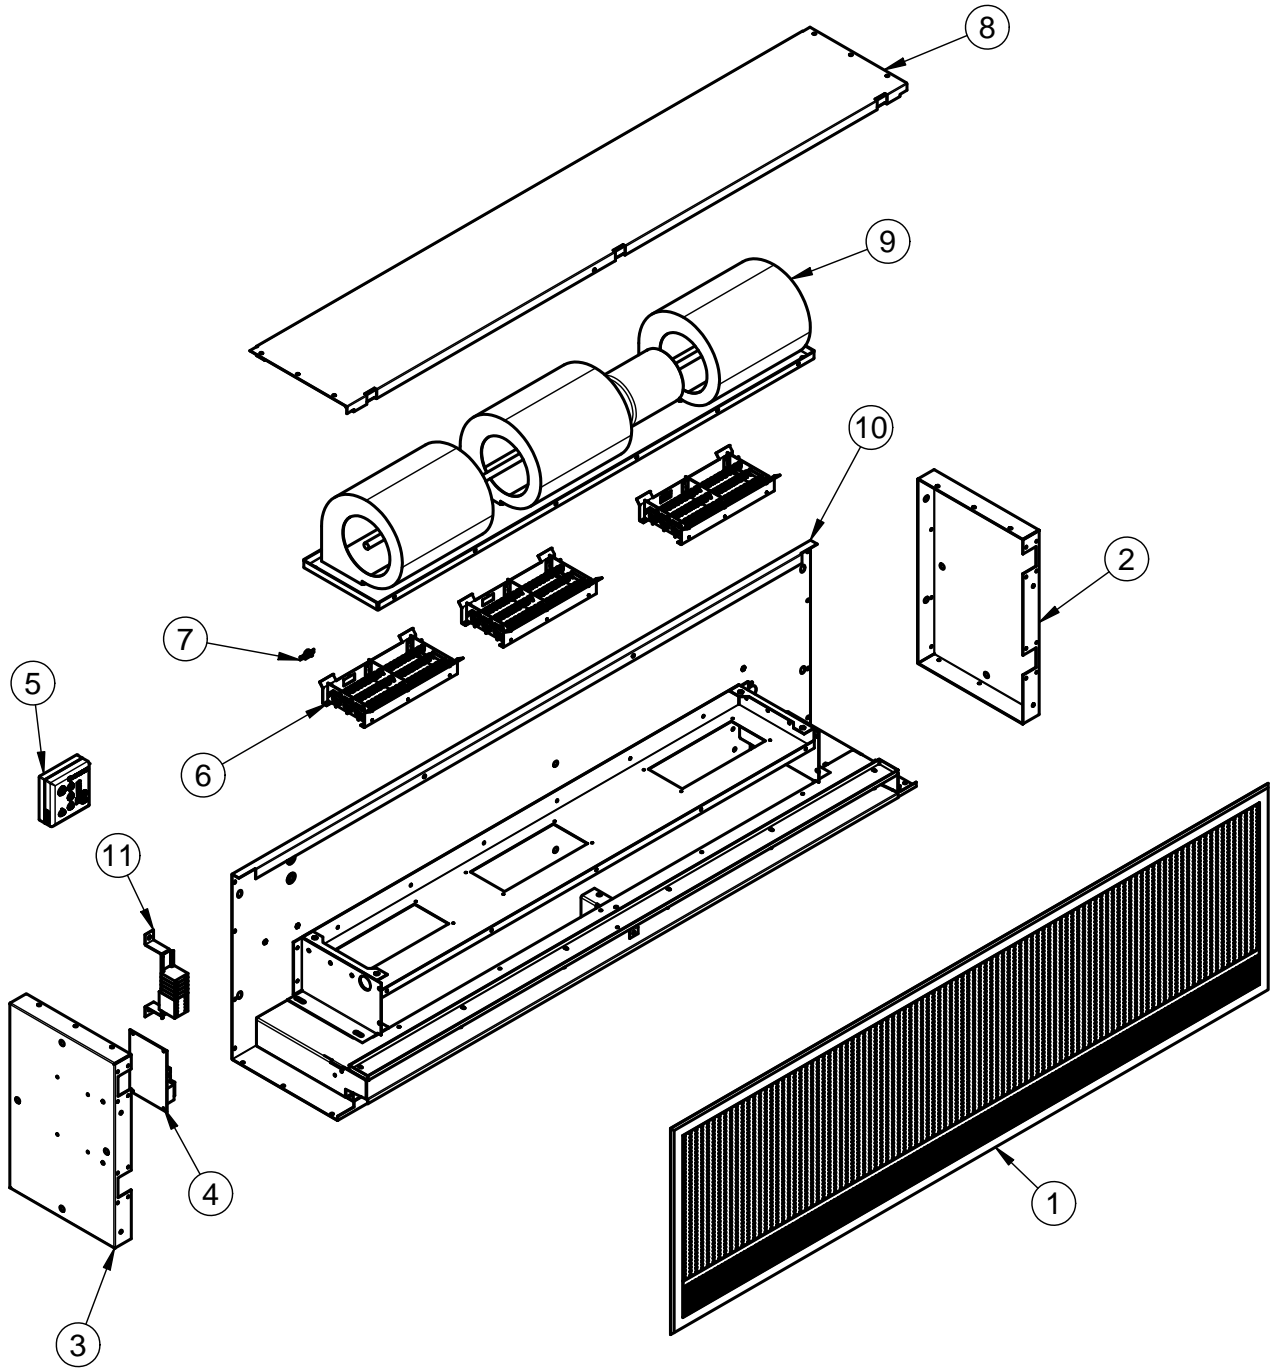

HX Series Recessed. Electric Heated Range

HX Series Recessed.

Electric Heated Range

| HX Recess | | | | |
|-----------|-------------------------|----------------|----------------|----------------|
| Item No. | Description | HX1000ER | HX1500ER | HX2000ER |
| 1 | GRILLE ASSEMBLY | 5352400 | 5352410 | 5352415 |
| 2 | END PLATE - RH | NA | NA | NA |
| 3 | END PLATE - LH | NA | NA | NA |
| 4 | ECOPOWER MOTHERBOARD | 7263701 | 7263701 | 7263701 |
| 5 | REMOTE CONTROLLER | 7263630 | 7263630 | 7263630 |
| 6 | ELECTRIC ELEMENT MODULE | 7293210 | 7293210 | 7293210 |
| 7 | AUTO THERMAL CUT OUT | 7851105 | 7851105 | 7851105 |
| 8 | PANEL | NA | NA | NA |
| 9 | FAN DECK | 5252425 | 5252445 | 5252425 |
| 10 | BACK CASE | NA | NA | NA |
| 11 | ELEMENT LOOM | 5141605 | 5141610 | 5141625 |