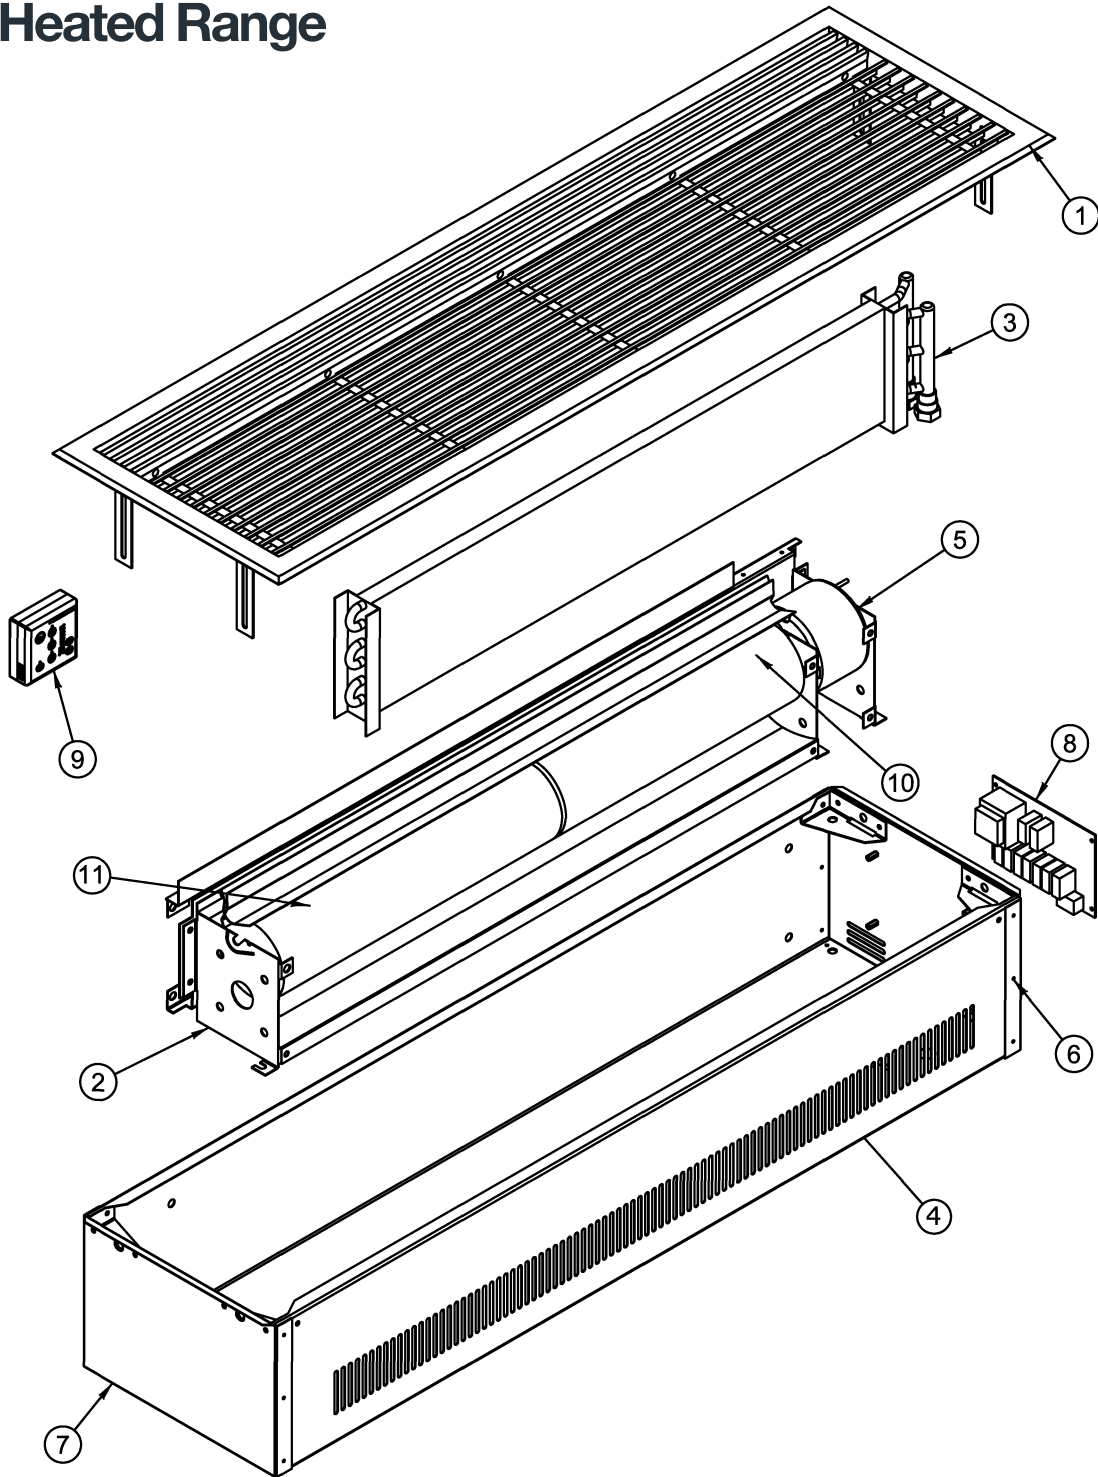

# C Series Recessed. Water Heated Range

Item No.	Description	C1000WR -Part No.	C1500WR -Part No.	C2000WR -Part No.
1	GRILLE ASSEMBLY	5372420R	5372440R	5372460R
2	FAN DECK ASSEMBLY	5252380	5252385	5252380/5252390
3	WATER COIL	7101310	7101330	7101350
4	BACK CASE	6021715	6021735	6021755
5	MOTOR	7561400	7561400	7561400
6	END CAP - LH	6601820	6601820	6601820
7	END CAP - RH	6601821	6601821	6601821
8	ECOPOWER BOARD	7263701	7263701	7263701
9	ECOPOWER REMOTE CONTROL	7263630	7263630	7263630
10	MOTOR END IMPELLOR	7421240	7421251	7421240
11	DRIVEN END IMPELLOR	-	7421250	7421241