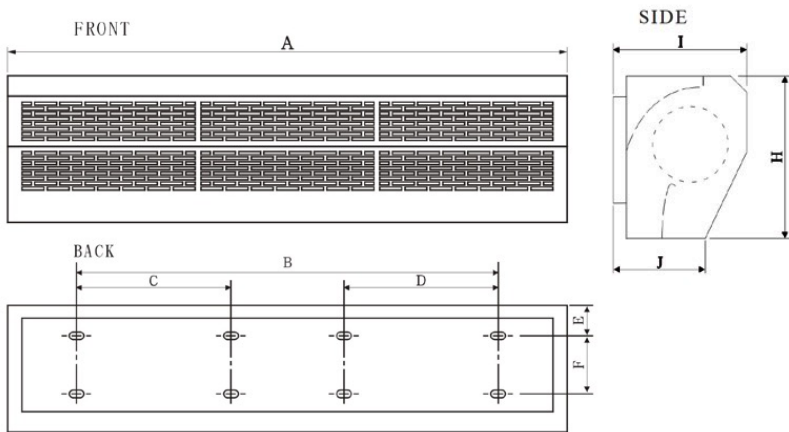

Sizes (Width)

36", 48" and 60" (3ft, 4ft and 5ft)

Mounting Height

Surface mounted - up to 9ft

Colour

Available in black as standard
White available on request

Warranty

1 year

www.thermoscreens.com

TX Series Surface Mounted								
Model	Dimensions (L x W x D) (inches)	Supply (60Hz)	Min. Circuit Amps	Max velocity (m/s)	Max air volume (m ³ /h)	Noise output dB(A) @3m		Weight (lbs)
						H	L	
TX36AFAL001N-9005	37.2 x 10.2 x 8.6	120/1/60	15	13	2000	67	65	30
TX48AFAL001N-9005	49.2 x 10.2 x 8.6	120/1/60	15	13	2800	69	67	37.5
TX60AFAL001N-9005	61.2 x 10.2 x 8.6	120/1/60	15	13	3600	69	69	46.5

	TX36AFAL001N -9005	TX48AFAL001N -9005	TX60AFAL001N -9005
A Inches (mm)	37.2 (945)	49.21 (1250)	61.2 (1554)
B Inches (mm)	17.33 (440)	17.33 (440)	33.07 (840)
E Inches (mm)	2.05 (52)	2.05 (52)	2.05 (52)
F Inches (mm)	5.71 (145)	5.71 (145)	5.71 (145)
H Inches (mm)	10.24 (260)	10.24 (260)	10.24 (260)
I Inches (mm)	8.66 (220)	8.66 (220)	8.66 (220)
J Inches (mm)	5.12 (130)	5.12 (130)	5.12 (130)