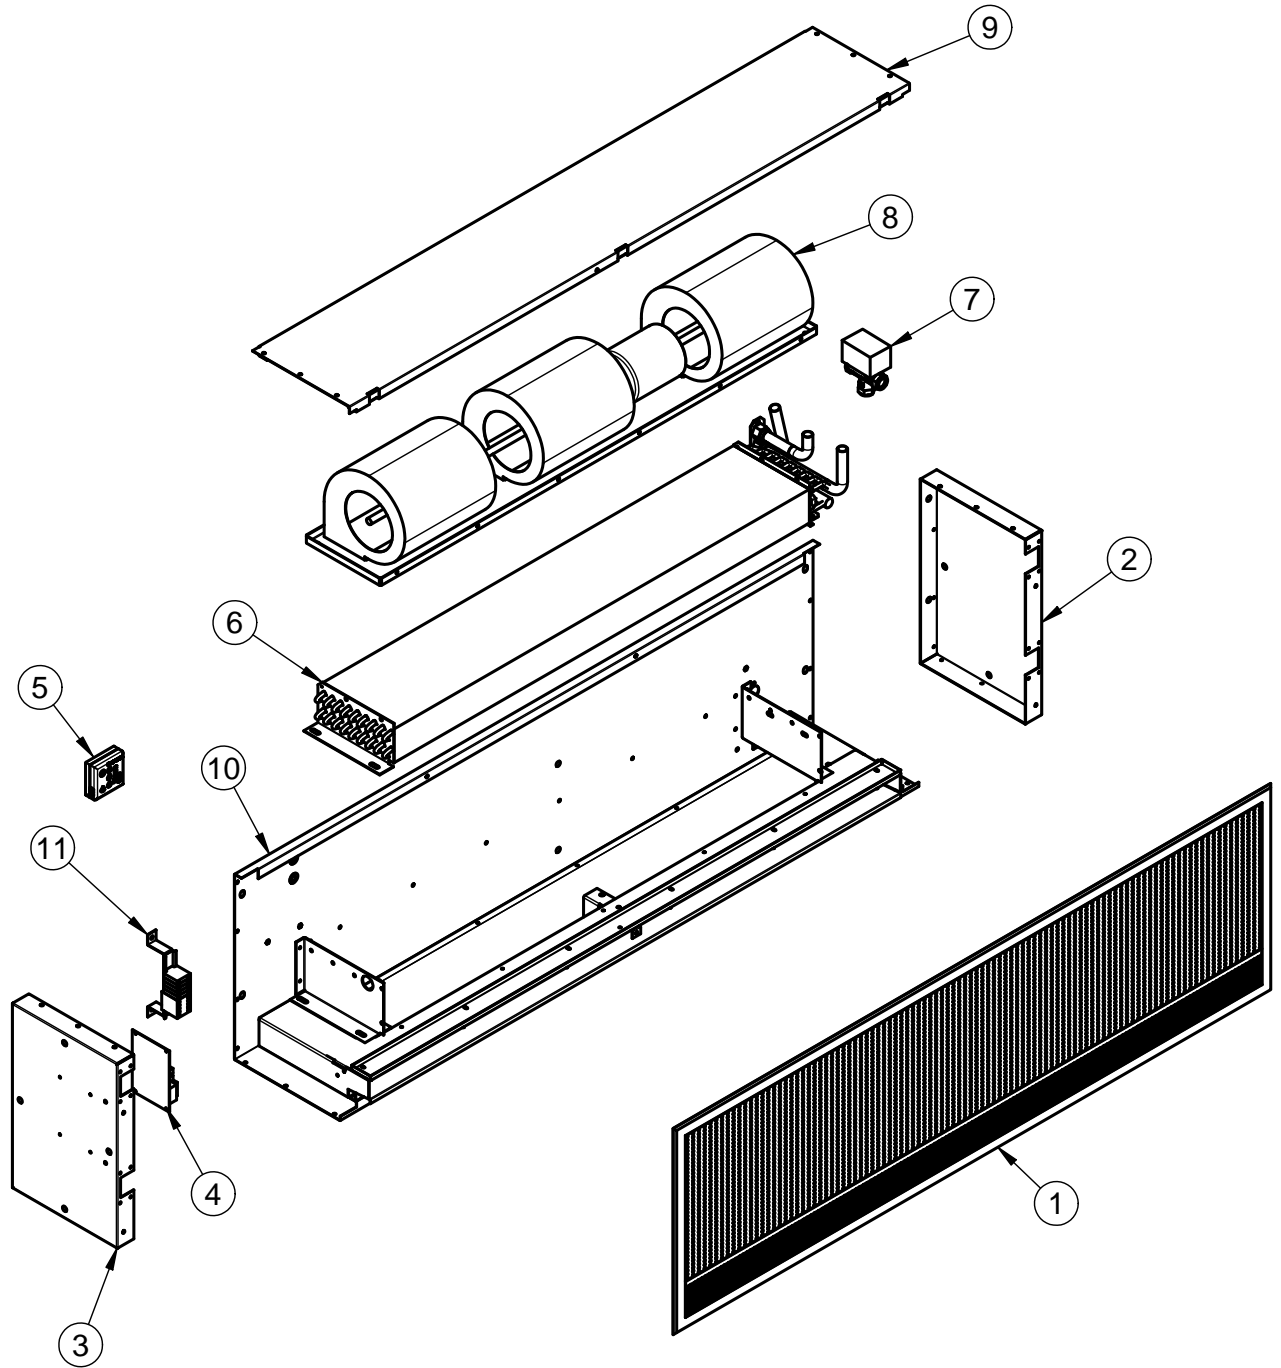

HX Series Recessed. Water Heated Range

HX Series Recessed.

Water Heated Range

HX Recess				
Item No.	Description	HX1000WR	HX1500WR	HX2000WR
1	GRILLE ASSEMBLY	5352400	5352410	5352415
2	END PLATE - RH	NA	NA	NA
3	END PLATE - LH	NA	NA	NA
4	ECOPOWER MOTHERBOARD	7263701	7263701	7263701
5	REMOTE CONTROLLER	7263630	7263630	7263630
6	WATER COIL 82/71 (60/40)	7102560 (7102570)	7102562 (7102572)	7102564 (7102574)
7	3 WAY MID-POINT VALVE	7760111	7760111	7760111
8	FAN DECK	5252427	5252437	5252427
9	PANEL	NA	NA	NA
10	BACK CASE	NA	NA	NA
11	CONTROL LOOM	5141520	5141520	5141520