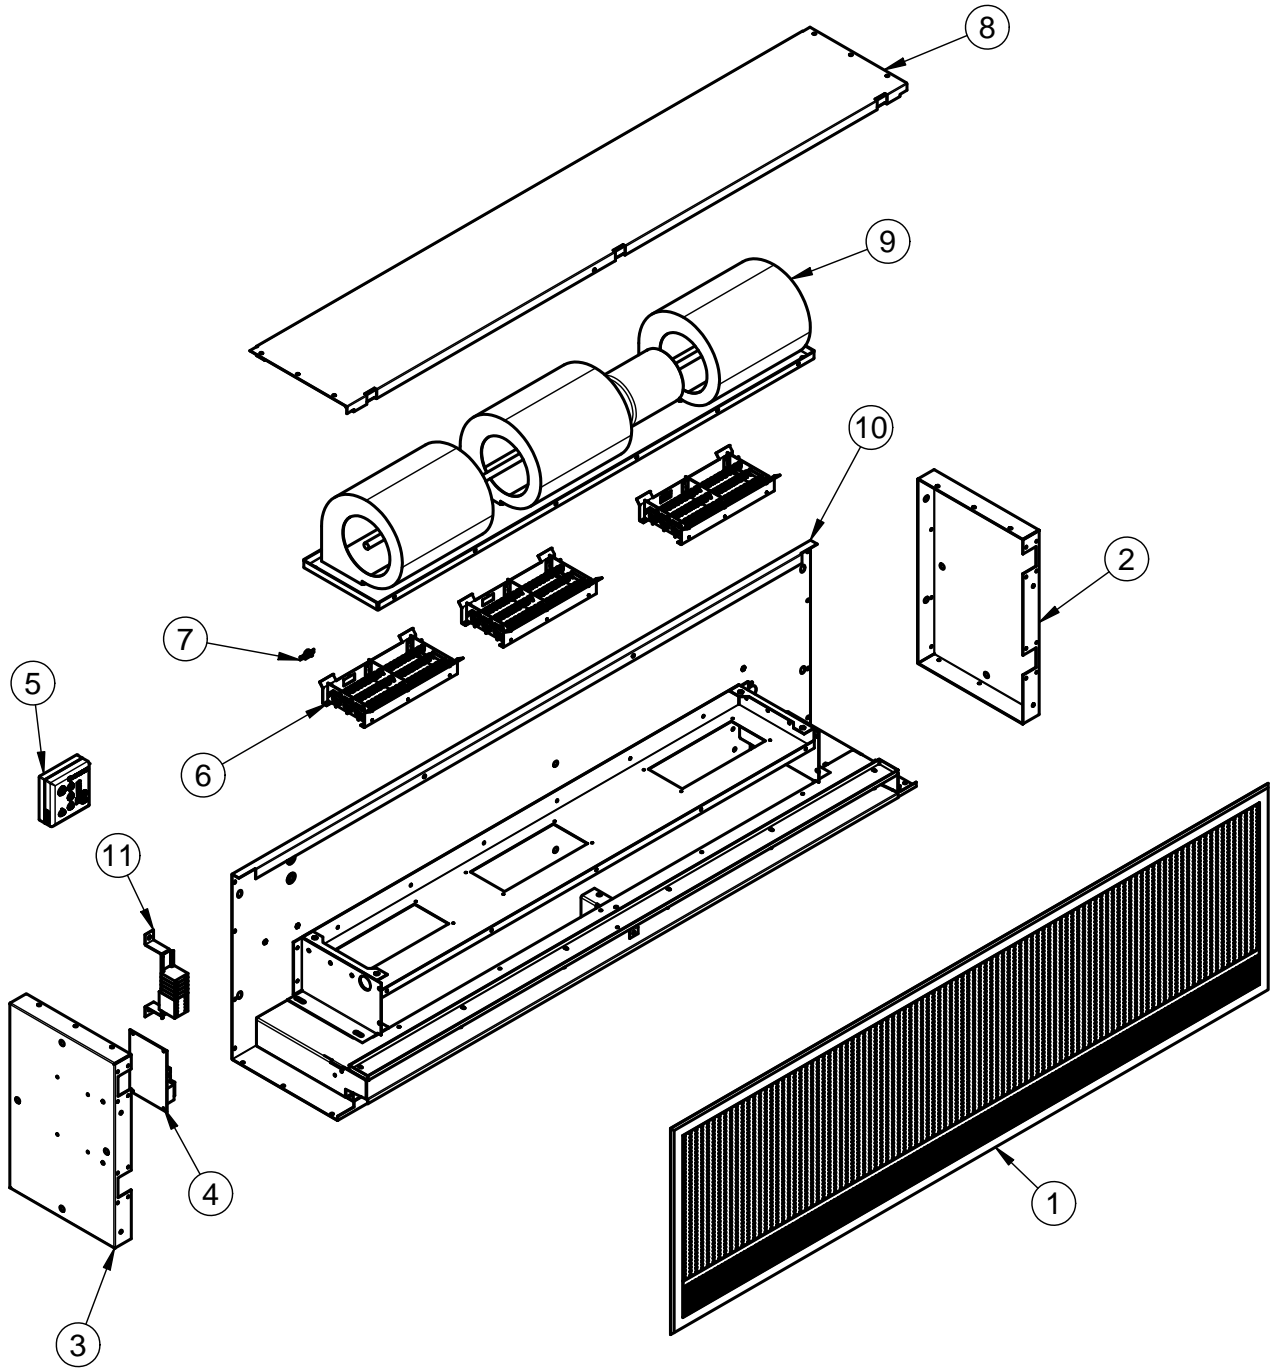

HX Series Recessed. Electric Heated Range

HX Series Recessed.

Electric Heated Range

Item No.	Description	HX1000ER	HX1500ER	HX2000ER
1	GRILLE ASSEMBLY	5352400	5352410	5352415
2	END PLATE - RH	N/A	N/A	N/A
3	END PLATE - LH	N/A	N/A	N/A
4	ECOPOWER MOTHERBOARD	7263701	7263701	7263701
5	REMOTE CONTROLLER	7263630	7263630	7263630
6	ELECTRIC ELEMENT MODULE 208V	7293250	7293250	7293250
	ELECTRIC ELEMENT MODULE 480V	7293260	7293260	7293260
	ELECTRIC ELEMENT MODULE 600V	7293255	7293255	7293255
7	AUTO THERMAL CUT OUT	7851105	7851105	7851105
8	PANEL	N/A	N/A	N/A
9	FAN DECK	5252427	5252437	5252427
10	BACK CASE	N/A	N/A	N/A
11	ELEMENT LOOM	5141605	5141610	5141625